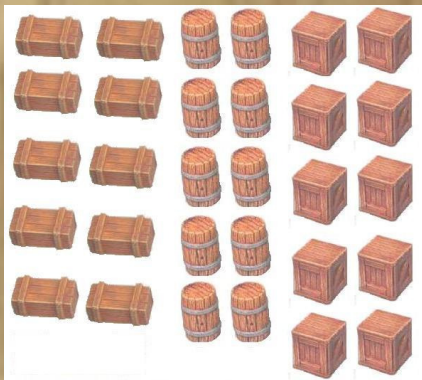

Large Barrels

The kit will produce 4 Large barrels on a stand.

Dragon's Pool

This is a model of the Dragons pool. The model features a horned skulls of the dragons, small and large dragons teeth and a number of other objects. The general feel of this model is of a gothic pool. This model can be used in a dungeon or war-game... The scale of this model is 25mm or 15mm.

Large Table and Bench Set

In this set there is one table a 2 benches.

Dragons Pillars

This is a model of 4 Dragon pillars. As you can see from the photo each of the pillars has a runic pattern on it. As well as 4 dragon skulls.

Crates and Barrels (30)

This is a set of crates and barrels made for the 25mm scale. Each model is highly detailed and can be used for a number of periods in history.

Roman Pillars

This kit contains enough parts to create 4 roman pillars , which can be used in carven or dungeon games. The pillars are in scale 25mm.