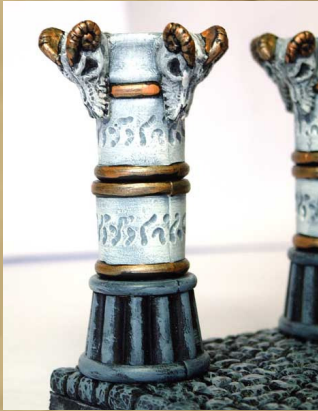

Gothic Pillars

This is a model of 4 gothic pillars. As you can see from the photo each of the pillars has a gothic pattern on it.

Runic Pillars

This is a model of 4 Runic pillars. As you can see from the photo each of the pillars has a runic pattern on it.

Large Barrels

The kit will produce 4 Large barrels on a stand.

Dragon's Pool

This is a model of the Dragons pool. The model features a horned skulls of the dragons, small and large dragons teeth and a number of other objects. The general feel of this model is of a gothic pool. This model can be used in a dungeon or war-game... The scale of this model is 25mm or 15mm.

Large Table and Bench Set

In this set there is one table a 2 benches.

Dragons Pillars

This is a model of 4 Dragon pillars. As you can see from the photo each of the pillars has a runic pattern on it. As well as 4 dragon skulls.

Crates and Barrels (30)

This is a set of crates and barrels made for the 25mm scale. Each model is highly detailed and can be used for a number of periods in history.

Roman Pillars

This kit contains enough parts to create 4 roman pillars , which can be used in carven or dungeon games. The pillars are in scale 25mm.