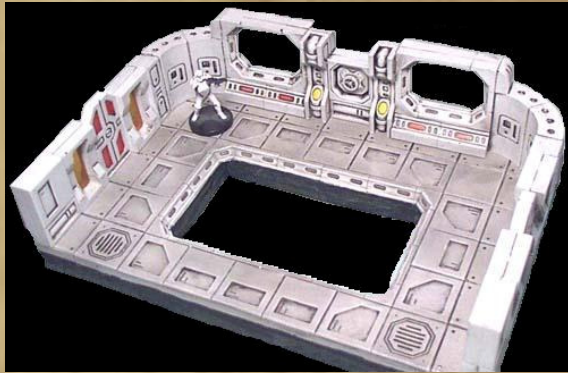

Starship/Sci-fi Catalogue

Basic Rooms

View screen Room

Storeroom

Observation lounge

Cargo Room

Testing Centre

Science Station

Cargo Rooms

Power Terminals Room

Main Cargo Room

Cargo Storage

Control Room

Processing Centre

Medic Rooms

Docking Bay

Corner Section

Med lab

Barracks

lift Tube

features

Power Nodes

View screen

large Condit

Antenna

lit tube

Comms Tower